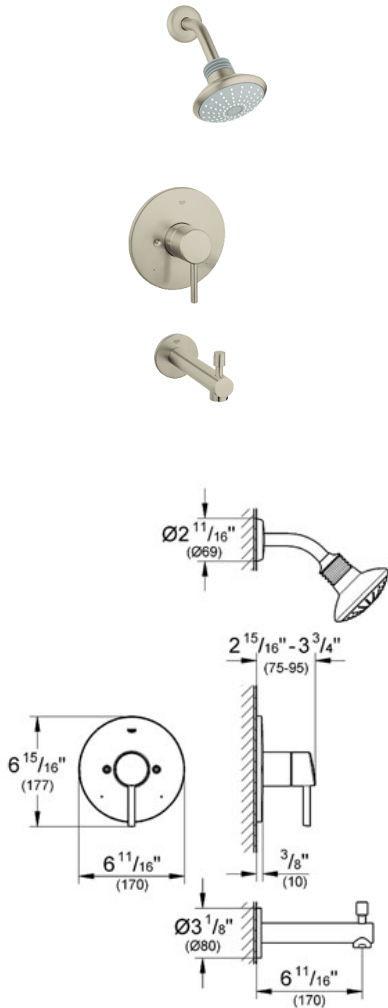

CONCETTO Pressure Balance Valve Bath Combination

35009

Pure Freude an Wasser

GROHE

GROHE America, Inc | 200 North Gary Avenue, Suite G, Roselle, IL 60172
Phone: +1 (800) 444-7643 | Fax: +1 (800) 225-2778 | us-customerservice@grohe.com

Pressure Balance Valve Bath Combination

- **GROHE StarLight®** finish
- Set for final installation for
- For use with Grohsafe Rough-In Valve 35 016 000
 - Head shower (27 545 000)
 - Shower arm (27 414)
 - Bath spout with diverter (13 275 001)

Color:

- 35009 001 chrome
- 35009 EN1 Brushed Nickel inf