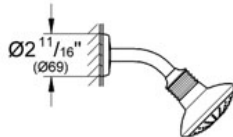

Pressure Balance Valve Shower Combination

- **GROHE StarLight®** finish
- Set for final installation for
- For use with Grohsafe Rough-In Valve 35 016 000
 - Head shower (27 545 000)
 - Shower arm (27 414)
 - Bath spout (13 274 001)

Color:

- 35010 001 chrome
- 35010 EN1 Brushed Nickel inf