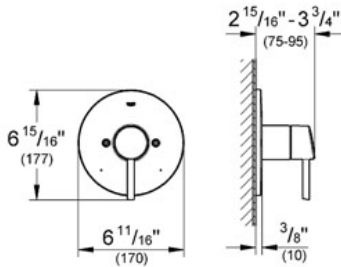

Pressure Balance Valve Shower Combination

- **GROHE StarLight®** finish
- Set for final installation for
- For use with Grohsafe Rough-In Valve 35 016 000
 - Head shower (27 545 000)
 - Shower arm (27 414)
 - Bath spout (13 274 001)