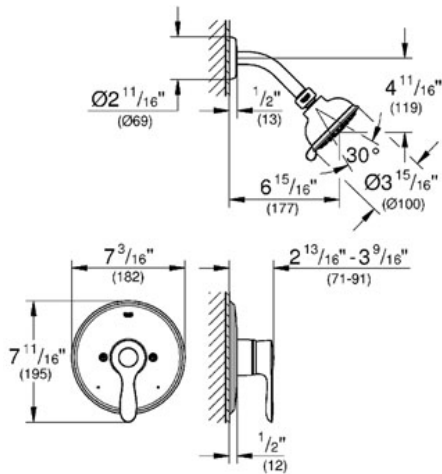

# PARKFIELD Pressure Balance Valve Shower Combination

35039

*Pure Freude an Wasser*

GROHE America, Inc | 200 North Gary Avenue, Suite G, Roselle, IL 60172  
Phone: +1 (800) 444-7643 | Fax: +1 (800) 225-2778 | us-customerservice@grohe.com

## Pressure Balance Valve Shower Combination

- GROHE StarLight® finish
- 19 921 trimset for 35 015
- 27 610 Tempesta Authentic head shower
- Shower arm (27 414)
- Max Flow Rate 2.5 gpm at 80 psi (9.5 L/min) for Head Shower

### Color:

- 35039 EN0 Brushed Nickel
- 35039 000 chrome