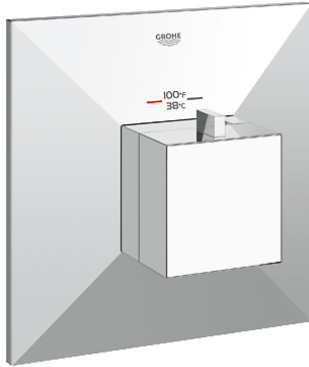

### Custom shower thermostatic trim with control module

- GROHE TurboStat® technology
- For high-flow, multiple outlet custom shower applications
- Requires separate volume controls
- For use with GrohFlex™ universal rough-in box 35 026 000 sold separately
- Max Flow Rate: 14 gpm at 45 psi
- Code Compliance:
  - ASME/ANSI A112.18.1M
  - CSA Standard B125.1-05