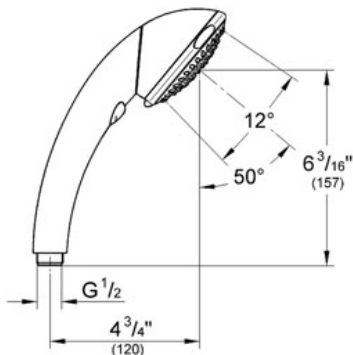

Product Description: Hand shower 3 sprays

Standard Specification:

- GROHE StarLight® finish
- 3 adjustable sprays: Wide Spray / Needle Jet / Rain
- Rotahead adjustable shower head system
- SpeedClean anti-lime system
- Universal mounting system (fits all standard shower hoses)
- Max Flow Rate 2.5 gpm at 80 psi (9.5 L/min)