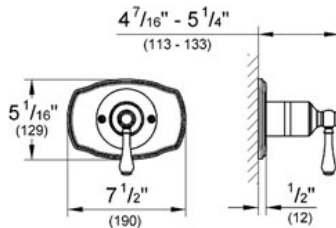

GENEVA  
Pressure Balance Valve Trimset  
MODEL # 19722

Pure Freude an Wasser

GROHE

GROHE America, Inc | 200 North Gary Avenue, Suite G, Roselle, IL 60172  
Phone: +1 (800) 444-7643 | Fax: +1 (800) 225-2778 | us-customerservice@grohe.com

**Product Description:**  
Pressure Balance Valve Trimset

**Standard Specification:**

- GROHE StarLight® finish
- Lever handle

Set for final installation for

- Grohsafe 35 250 - 35 253
- Without concealed body
- Escutcheon with wall sealing