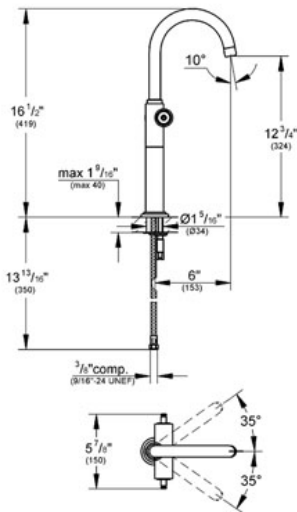

ATRIO
One-hole basin mixer, 1/2"
XL-Size

MODEL # 21046

GROHE America, Inc | 200 North Gary Avenue, Suite G, Roselle, IL 60172
Phone: +1 (800) 444-7643 | Fax: +1 (800) 225-2778 | us-customerservice@grohe.com

Pure Freude an Wasser

Product Description:
One-hole basin mixer, 1/2"
XL-Size

Standard Specification:

- GROHE SilkMove® ceramic cartridge
- GROHE StarLight® finish
- GROHE WaterCare™
- For free-standing bath sinks
- Handles sold separately
- Max Flow Rate 1.5 gpm (5.7 L/min)
- Less handles – order (18 026) or (18 027)(sold separately)