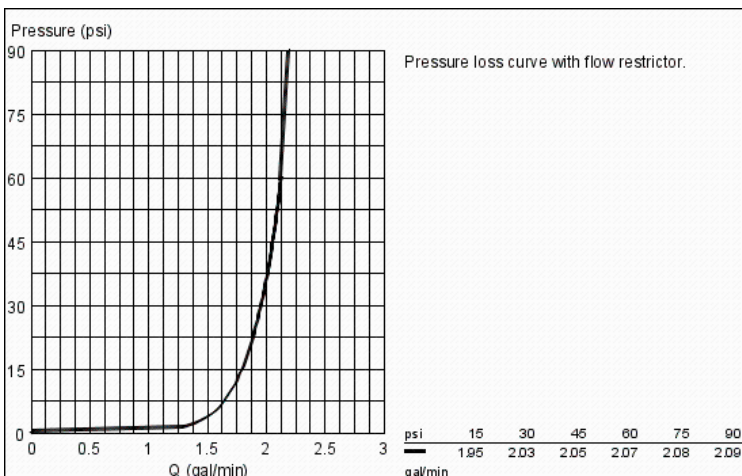

Product Description:
Single-lever sink mixer 1/2"

Standard Specification:

- GROHE StarLight® finish
- GROHE SilkMove® ceramic cartridge
- GROHE RealSteel® Stainless Steel Construction produced from 304 stainless steel
- Solid Stainless Steel
- Dual Spray Pull-Out
- SpeedClean anti-lime system
- Single hole installation
- Adjustable flow rate limiter
- Swivel Spout
- With stop restriction
- Integrated non-return valves
- Locking Dual Spray Control - switches back and forth between regular flow and spray
- Automatic return from stream to shower spray
- Double check valve
- Stainless Steel Braided Flexible Supplies
- Quick installation system
- Single Lever Handle
- Spout Reach 9 5/8"
- Optional temperature limiter ref. no. 46 308
- Max Flow Rate 1.75 gpm (6.6 L/min)

Applicable Codes & Standards:

- Energy Policy Act of 1992
- NSF 61
- ASME A112.18.1/CSA B125.1
- US Federal and State material regulations
- ICC/ANSI A117.1
- CalGreen

Color:

- 32999 000 chrome
- 32999 SDE stainless steel
- 32999 SD0 GROHE RealSteel®
- 32999 00E chrome