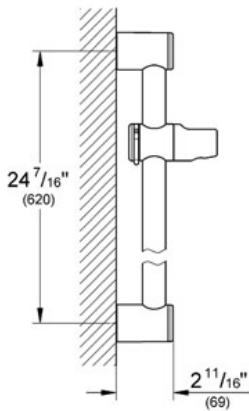

RELEXA  
24" Shower Bar  
MODEL # 28620

Pure Freude an Wasser

GROHE America, Inc | 200 North Gary Avenue, Suite G, Roselle, IL 60172  
Phone: +1 (800) 444-7643 | Fax: +1 (800) 225-2778 | us-customerservice@grohe.com

**Product Description:**  
24" Shower Bar

**Standard Specification:**

- GROHE StarLight® finish
- Diameter  $\varnothing$  1 1/8"
- With wall holders
- Glide element and swivel holder
- Angle of inclination adjustable by click stop device
- Height adjustment by click stop

**Applicable Codes & Standards:**

- Energy Policy Act of 1992
- ASME A112.18.1/CSA B125.1

**Color:**

- 28620 000 chrome