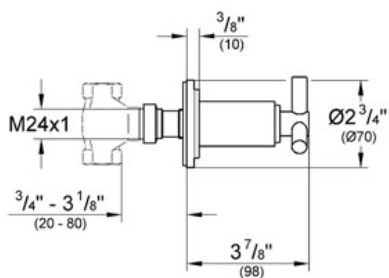

Product Description:
Volume Control Trim

Standard Specification:

- GROHE SilkMove®
- GROHE StarLight® finish
- For use with Rough-In Valve 29 273 or 29 274
- Atrio Trio spoke handle

Applicable Codes & Standards:

- Energy Policy Act of 1992
- ASME A112.18.1/CSA B125.1

Color:

- 19888 000 chrome
- 19888 EN0 Brushed Nickel