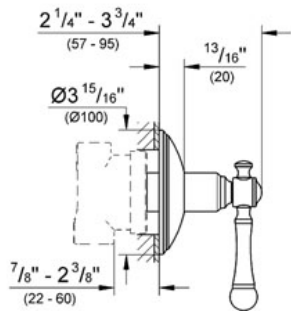

## Product Description: 3-Way Diverter

### Standard Specification:

- GROHE StarLight® finish
- Set for final installation (for 29 712)
- Without concealed body
- Escutcheon with wall sealing
- Threaded
- Adjustable installation depth
- Max Flow Rate 2.2 gpm