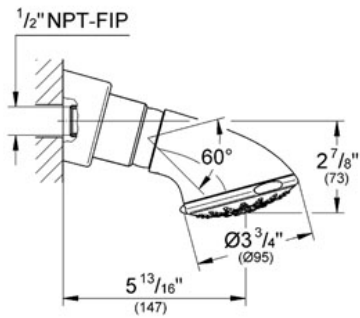

Product Description: Head Shower 5 sprays

Standard Specification:

- GROHE StarLight® finish
- SpeedClean anti-lime system
- 5 spray patterns: Wide Spray / Needle Jet / Rain / Massage / Champagne
- Ball-joint
- 1/2" NPT Female Threads
- Assembly dependent angle of inclination
- Connection thread with seal
- Max Flow Rate 2.5 gpm (9.5 L/min)