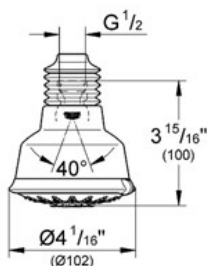

Product Description: Head Shower 5 sprays

Standard Specification:

- GROHE StarLight® finish
- SpeedClean anti-lime system
- Suitable for instantaneous heater
- 5 spray patterns: Wide Spray / Needle Jet / Rain / Massage / Champagne
- Ball-joint
- 1/2" NPT Female Threads
- Max Flow Rate 2.5 gpm at 80 psi (9.5 L/min)

Applicable Codes & Standards:

- Energy Policy Act of 1992
- ASME A112.18.1/CSA B125.1

Color:

- 27126 000 chrome
- 27126 001 chrome
- 27126 BE0 Sterling inf
- 27126 EN0 Brushed Nickel
- 27126 EN1 Brushed Nickel inf
- 27126 ZB0 Oil Rubbed Bronze
- 27126 Oil Rubbed Bronze