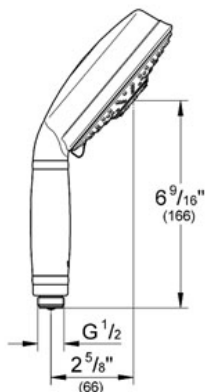

Product Description:

Hand shower 3 sprays

Standard Specification:

- GROHE StarLight® finish
- SpeedClean anti-lime system
- 3 adjustable sprays Rain / Jet / Pure
- 1/2" Connection thread
- GROHE EcoJoy® 2.4 g flow limiter
- Universal mounting system (fits all standard shower hoses)
- Max Flow Rate 2.5 gpm at 80 psi (9.5 L/min)

Applicable Codes & Standards:

- Energy Policy Act of 1992
- ASME A112.18.1/CSA B125.1

Color:

- 27129 000 chrome
- 27129 BE0 Sterling inf
- 27129 EN0 Brushed Nickel