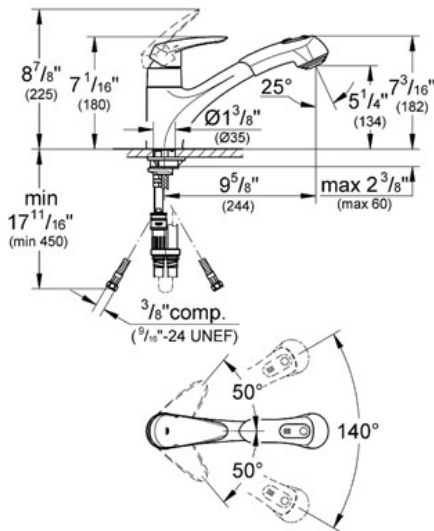

Product Description: Single-lever sink mixer 1/2"

Standard Specification:

- GROHE StarLight® finish
- GROHE SilkMove® ceramic cartridge
- SpeedClean anti-lime system
- Dual Spray Pull-Out
- Single hole installation
- Adjustable flow rate limiter
- Swivel cast spout with stop limiter
- Locking Dual Spray Control - switches back and forth between regular flow and spray
- Stainless Steel Braided Flexible Supplies
- Quick installation system
- Single Lever Handle
- Spout Reach 9 5/8"
- Max Flow Rate 1.75 gpm (6.6 L/min)