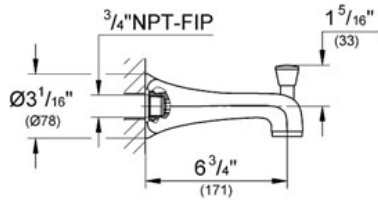

Product Description:
 Bath spout with diverter 6"

- Standard Specification:**
- GROHE StarLight® finish
 - 6 3/4" projection
 - Flow control
 - Max Flow Rate 13.2 gpm (50 L/min)

- Applicable Codes & Standards:**
- Energy Policy Act of 1992
 - ASME A112.18.1/CSA B125.1