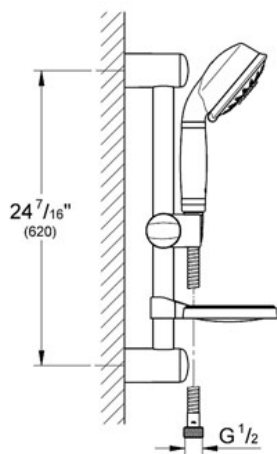

Product Description: Shower Set 5

Standard Specification:

- GROHE StarLight® finish
- SpeedClean anti-lime system
- 24" shower bar (28 666)
- Rustic 100 handshower (27 125)
- 69" shower hose (28 025)
- Soap dish
- Twistfree to prevent hose from twisting
- Max Flow Rate 2.5 gpm at 80 psi (9.5 L/min)

Applicable Codes & Standards:

- Energy Policy Act of 1992
- ASME A112.18.1/CSA B125.1

Color:

- 27142 000 chrome
- 27142 BE0 Sterling inf
- 27142 EN0 Brushed Nickel
- 27142 ZB0 Oil Rubbed Bronze