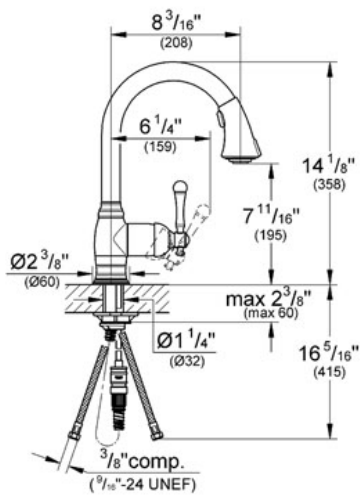

BRIDGEFORD Single-lever sink mixer 1/2"

MODEL # 33870

Pure Freude an Wasser

GROHE America, Inc | 200 North Gary Avenue, Suite G, Roselle, IL 60172
Phone: +1 (800) 444-7643 | Fax: +1 (800) 225-2778 | us-customerservice@grohe.com

Product Description: Single-lever sink mixer 1/2"

Standard Specification:

- GROHE EcoJoy® technology for less water and perfect flow
- GROHE SilkMove® ceramic cartridge
- GROHE StarLight® finish
- Dual Spray Pull-Out
- SpeedClean anti-lime system
- Convenient Dual Spray Trigger - hold and release on/off spray control
- Stainless Steel Braided Flexible Supplies
- Quick installation system
- Single Lever Handle
- Variable Handle Positioning
- Single hole installation
- Spout Reach $8 \frac{3}{16}''$
- Max Flow Rate 1.5 gpm - 30% water savings