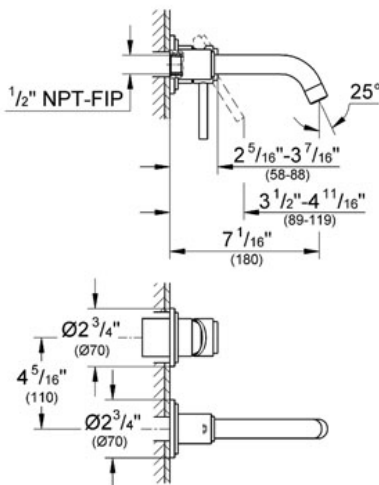

ATRIO Two-Hole Basin Mixer S-Size

MODEL # 19291

GROHE America, Inc | 200 North Gary Avenue, Suite G, Roselle, IL 60172
Phone: +1 (800) 444-7643 | Fax: +1 (800) 225-2778 | us-customerservice@grohe.com

Pure Freude an Wasser

Product Description: Two-Hole Basin Mixer S-Size

Standard Specification:

- GROHE StarLight® finish
- Wall mount
- Set for final installation for
- 32 641
- Without concealed body
- Separate escutcheons Ø 2 3/4"
- 7 1/16" (180 mm) spout
- Center distance 4 5/16" (110 mm)

Applicable Codes & Standards:

- Energy Policy Act of 1992
- NSF 61
- ASME A112.18.1/CSA B125.1
- US Federal and State material regulations
- EPA WaterSense®
- ICC/ANSI A117.1

Color:

- 19291 001 chrome
- 19291 EN1 Brushed Nickel inf