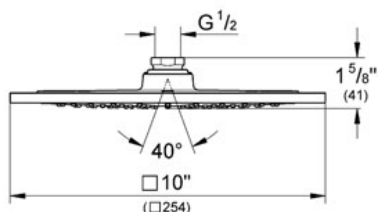

Product Description:
 Head shower 1 spray

Standard Specification:

- GROHE StarLight® finish
- GROHE DreamSpray® perfect spray pattern
- GROHE EcoJoy® technology for less water and perfect flow
- SpeedClean anti-lime system
- Metal
- 10" x 10"
- Rain spray
- Rotating ball joint ± 20°
- 1/2" Connection thread
- Suitable for instantaneous heater
- Max Flow Rate 2.5 gpm at 80 psi (9.5 L/min)