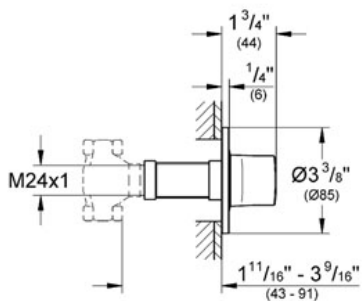

Product Description: Volume Control Trim

Standard Specification:

- Grip metal handle
- For use with Rough-in Valve (35029)
- When using the 3/4" volume control valve (29 274) you must follow the rough in dimensions from the 29 034 valve

Applicable Codes & Standards:

- Energy Policy Act of 1992
- ASME A112.18.1/CSA B125.1

Color:

- 19439 000 chrome
- 19439 KS0 velvet black
- 19439 LS0 moon white