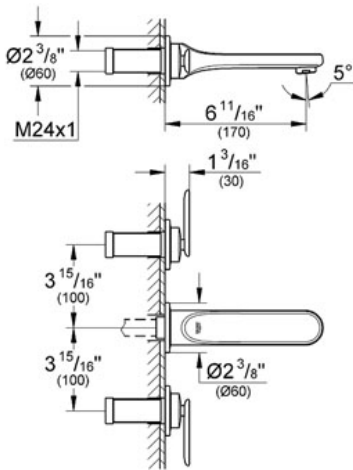

VERIS
 Three-hole basin mixer 1/2"
 M-Size
 MODEL # 20183

Pure Freude an Wasser

GROHE America, Inc | 200 North Gary Avenue, Suite G, Roselle, IL 60172
 Phone: +1 (800) 444-7643 | Fax: +1 (800) 225-2778 | us-customerservice@grohe.com

Product Description:
 Three-hole basin mixer 1/2"
 M-Size

Standard Specification:

- GROHE StarLight® finish
 - Integrated SpeedClean flow control
 - Wall mount
- Set for final installation for
- Requires Vessel Rough-In Valve 29 031
 - Without concealed body
 - Valves hot/cold with 1/2" cartridge (90°)
 - Projection 6 9/16"
 - Center distance (7 7/8")
 - Max Flow Rate 1.5 gpm (5.7 L/min)