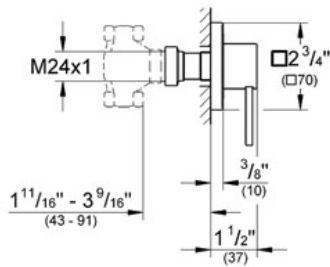

ALLURE
Volume Control Trim
MODEL # 19385

Pure Freude an Wasser

GROHE America, Inc | 200 North Gary Avenue, Suite G, Roselle, IL 60172
Phone: +1 (800) 444-7643 | Fax: +1 (800) 225-2778 | us-customerservice@grohe.com

ADA

Product Description:
Volume Control Trim

Standard Specification:

- GROHE StarLight® finish
- With lever handle
- Adjustable installation depth
- Metal escutcheon
- Without concealed body
- For use with Rough-in Valve (35029)