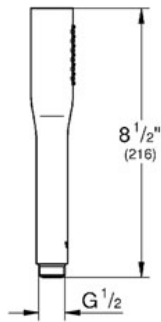

Product Description:
Hand Shower

Standard Specification:

- GROHE StarLight® finish
- GROHE EcoJoy® technology for less water and perfect flow
- SpeedClean anti-lime system
- 1 Spray: Normal
- Inner WaterGuide for a longer life
- Universal mounting system (fits all standard shower hoses)
- Max Flow Rate 2.5 gpm at 80 psi (9.5 L/min)

Applicable Codes & Standards:

- Energy Policy Act of 1992
- NSF 61
- ASME A112.18.1/CSA B125.1

Color:

- 27400 000 chrome
- 27400 EN0 Brushed Nickel