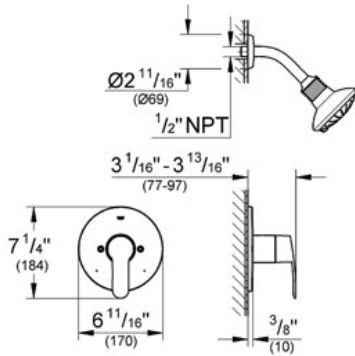

EUROSTYLE COSMOPOLITAN Pressure Balance Valve Shower Combination

MODEL # 35023

GROHE America, Inc | 200 North Gary Avenue, Suite G, Roselle, IL 60172
Phone: +1 (800) 444-7643 | Fax: +1 (800) 225-2778 | us-customerservice@grohe.com

Pure Freude an Wasser

GROHE

ADA

Product Description:
Pressure Balance Valve Shower Combination

Standard Specification:

- GROHE StarLight® finish
- Set for final installation for
35 015 000
- Shower arm (27 414)
 - Euphoria® shower head (27 246), 2.5 gpm