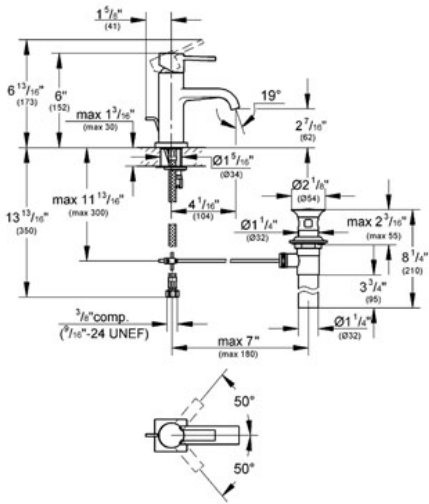

# ALLURE Lavatory Centerset M-Size

MODEL # 23077

GROHE America, Inc | 200 North Gary Avenue, Suite G, Roselle, IL 60172  
Phone: +1 (800) 444-7643 | Fax: +1 (800) 225-2778 | us-customerservice@grohe.com

## Product Description: Lavatory Centerset M-Size

### Standard Specification:

- GROHE StarLight® finish
- GROHE SilkMove® ceramic cartridge
- GROHE EcoJoy® technology for less water and perfect flow
- Single hole installation
- Flow control
- 1 1/4" pop-up waste set
- Stainless Steel Braided Flexible Supplies
- Quick installation system
- Flow restrictor (1.5 gpm)
- Max Flow Rate 1.5 gpm (5.7 L/min)