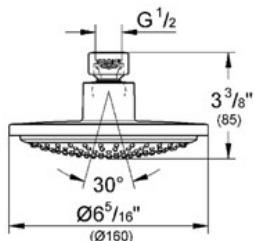

Product Description:

Head shower 1 spray

Standard Specification:

- GROHE StarLight® finish
- GROHE DreamSpray® perfect spray pattern
- SpeedClean anti-lime system
- Rain
- Rotating ball joint $\pm 15^\circ$
- 1/2" Connection thread
- Flow restrictor - 2.0 gpm at 80psi
- Max Flow Rate 2.0 gpm (7.6 L/min)