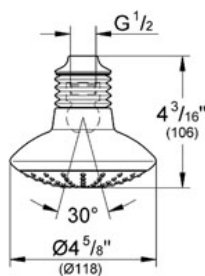

Product Description:

Head shower 1 spray

Standard Specification:

- GROHE StarLight® finish
- GROHE DreamSpray® perfect spray pattern
- GROHE EcoJoy® technology for less water and perfect flow
- SpeedClean anti-lime system
- Suitable for instantaneous heater
- 1/2" Connection thread
- Rain
- Bellows
- Flow restrictor - 2.0 gpm at 80psi
- Max Flow Rate 2.0 gpm (7.6 L/min)

Applicable Codes & Standards:

- Energy Policy Act of 1992
- NSF 61
- ASME A112.18.1/CSA B125.1
- EPA WaterSense®
- CalGreen

Color:

- 27810 000 chrome
- 27810 001 chrome
- 27810 EN1 Brushed Nickel inf