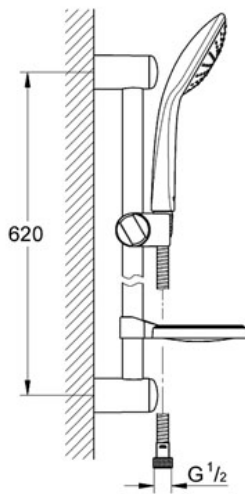

### Product Description: Shower Set

Consisting of:

- 24" shower bar (27 499 000)
- Relaxaflex 69" hose (28 154)
- Soap dish
- GROHE EcoJoy® 1.5 gpm flow restrictor
- Max Flow Rate 1.5 gpm at 80 psi (5.7 L/min)