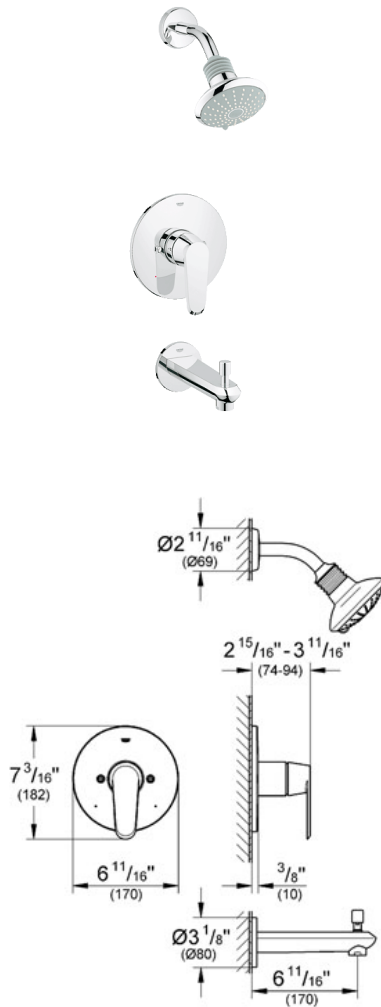

EURODISC COSMOPOLITAN Pressure Balance Valve Bath Combination

MODEL # 35007

GROHE America, Inc | 200 North Gary Avenue, Suite G, Roselle, IL 60172
Phone: +1 (800) 444-7643 | Fax: +1 (800) 225-2778 | us-customerservice@grohe.com

Pure Freude an Wasser

GROHE

ADA

Product Description:
Pressure Balance Valve Bath Combination

Standard Specification:

- GROHE StarLight® finish
- Set for final installation for
35 015 000
- Head shower (27 246)
 - Shower arm (27 414)
 - Bath spout with diverter (13 283 002)
 - Euphoria® shower head (27 246), 2.5 gpm