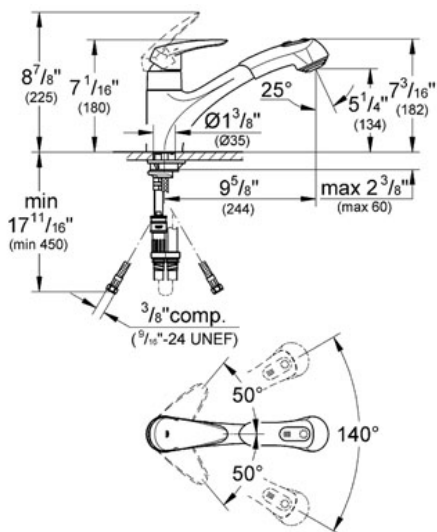

Product Description: Single-lever sink mixer 1/2"

Standard Specification:

- GROHE EcoJoy® technology for less water and perfect flow
- GROHE StarLight® finish
- GROHE SilkMove® ceramic cartridge
- Single hole installation
- **Dual Spray Pull-Out**
- Adjustable flow rate limiter
- Swivel cast spout with stop limiter
- **SpeedClean** anti-lime system
- Locking Dual Spray Control - switches back and forth between regular flow and spray
- Diverter: aerator/shower jet
- Stainless Steel Braided Flexible Supplies
- Quick installation system
- Spout Reach 8 7/8"
- Single Lever Handle
- Max Flow Rate 1.5 gpm (5.7 L/min)