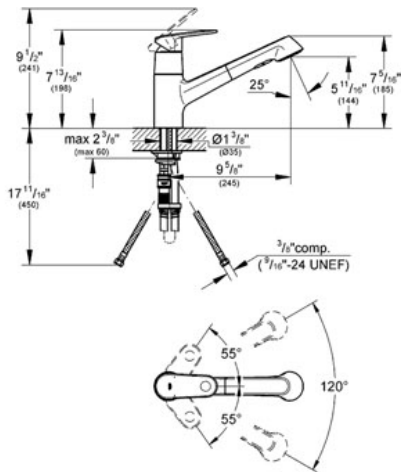

Product Description: Single-lever sink mixer 1/2"

Standard Specification:

- GROHE SilkMove® ceramic cartridge
- GROHE StarLight® finish
- Low spout
- Single hole installation
- Metal lever
- Adjustable flow rate limiter
- Pull-out spray
- Diverter: aerator/shower jet
- Automatic return to aerator
- Swivel area 120°
- Stainless Steel Braided Flexible Supplies
- Quick installation system
- **Protected against backflow**
- Max Flow Rate 1.5 gpm (5.7 L/min)