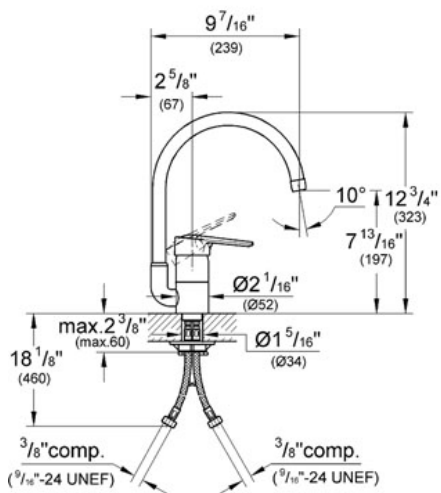

EUROECO
Single-lever sink mixer 1/2"
MODEL # 33986

Pure Freude an Wasser

GROHE America, Inc | 200 North Gary Avenue, Suite G, Roselle, IL 60172
Phone: +1 (800) 444-7643 | Fax: +1 (800) 225-2778 | us-customerservice@grohe.com

Product Description:
Single-lever sink mixer 1/2"

Standard Specification:

- GROHE EcoJoy® technology for less water and perfect flow
- GROHE StarLight® finish
- Single hole installation
- Swivel Spout
- Single Lever Handle
- Max Flow Rate 2.2 gpm at 60 psi (8.3 L/min), 2.5 gpm at 80 psi (9.5 L/min)