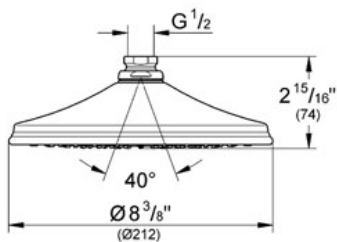

Product Description:

Head shower 1 spray

Standard Specification:

- GROHE StarLight® finish
- 120 spray nozzles
- Normal (wide) spray **starting at 7 psi** flow pressure
- 20° swivel ball joint (± 20°)
- **SpeedClean** anti-lime system
- 1/2" Connection thread
- Flow restrictor - 2.0 gpm at 80psi