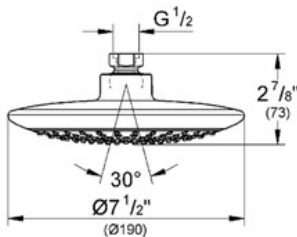

Product Description:

Head shower 1 spray

Standard Specification:

- GROHE StarLight® finish
- GROHE DreamSpray® perfect spray pattern
- GROHE EcoJoy® technology for less water and perfect flow
- SpeedClean anti-lime system
- Suitable for instantaneous heater
- Rain spray
- Rotating ball joint $\pm 15^\circ$
- 1/2" Connection thread
- Flow restrictor - 2.0 gpm at 80psi
- Max Flow Rate 2.5 gpm at 80 psi (9.5 L/min)