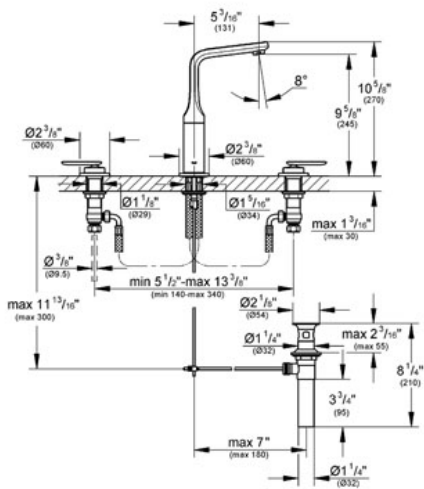

VERIS
 Three-hole basin mixer 1/2"
 M-Size
 MODEL # 20182

Pure Freude an Wasser

GROHE America, Inc | 200 North Gary Avenue, Suite G, Roselle, IL 60172
 Phone: +1 (800) 444-7643 | Fax: +1 (800) 225-2778 | us-customerservice@grohe.com

Product Description:
 Three-hole basin mixer 1/2"
 M-Size

Standard Specification:

- GROHE StarLight® finish
- SpeedClean flow control
- 3/4" ceramic cartridges (90° turn)
- Pressure resistant flexible connection hoses (between spout and side valves)
- Swivel Spout
- Stop limiter
- 1 1/4" pop-up waste set
- Union nut with 7/16" drilling
- Max Flow Rate 1.5 gpm (5.7 L/min)