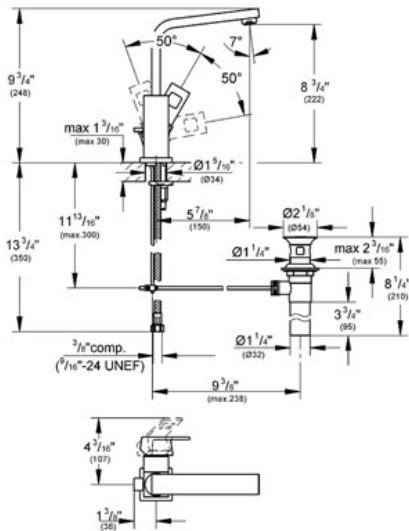

EUROCUBE  
MODEL # 23184

Pure Freude an Wasser

GROHE America, Inc | 200 North Gary Avenue, Suite G, Roselle, IL 60172  
Phone: +1 (800) 444-7643 | Fax: +1 (800) 225-2778 | us-customerservice@grohe.com

**Product Description:**

**Standard Specification:**

- GROHE StarLight® finish
- GROHE SilkMove® ceramic cartridge
- GROHE EcoJoy® technology for less water and perfect flow
- GROHE QuickFix™ Plus installation system
- Single hole installation
- Metal lever
- Swivel tubular spout with stop limiter
- Flow control
- 1 1/4" pop-up waste set
- Stainless Steel Braided Flexible Supplies
- Temperature limiter
- Max Flow Rate 1.5 gpm (5.7 L/min)

**Applicable Codes & Standards:**

- Energy Policy Act of 1992
- NSF 61
- ASME A112.18.1/CSA B125.1
- US Federal and State material regulations
- EPA WaterSense®
- ICC/ANSI A117.1

**Color:**

- 23184 000 chrome