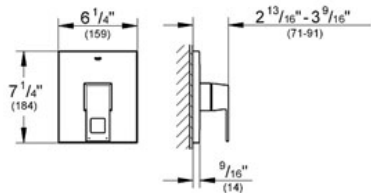

Pure Freude an Wasser

GROHE

ADA

Product Description:
Pressure Balance Valve Bath Combination

Standard Specification:

- GROHE StarLight® finish
- For use with Rough-In Valve 35 015 000 (19 899 000)
- Euphoria Cube shower head (27 705 000) 2.5 gpm
- Shower arm
- Bath spout with diverter (13 307 000)