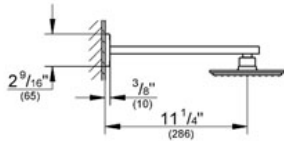

Pure Freude an Wasser

GROHE

ADA

Product Description:
Pressure Balance Valve Bath Combination

Standard Specification:

- GROHE StarLight® finish
- For use with Rough-In Valve 35 015 000 (19 899 000)
- Euphoria Cube shower head (27 705 000) 2.5 gpm
- Shower arm
- Bath spout with diverter (13 307 000)