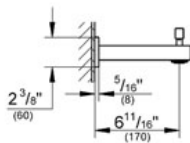

Pure Freude an Wasser

GROHE

ADA

Product Description:
Pressure Balance Valve Bath Combination

Standard Specification:

- GROHE StarLight® finish
- For use with Rough-In Valve 35 015 000 (19 899 000)
- Euphoria Cube shower head (27 705 000) 2.5 gpm
- Shower arm
- Bath spout with diverter (13 307 000)