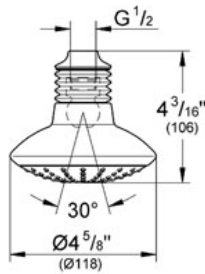

Product Description:

Head shower 1 spray

Standard Specification:

- GROHE StarLight® finish
- GROHE DreamSpray® perfect spray pattern
- GROHE EcoJoy® technology for less water and perfect flow
- SpeedClean anti-lime system
- Suitable for instantaneous heater
- 1/2" Connection thread
- Bellows
- Rain
- Max Flow Rate 2.5 gpm at 80 psi (9.5 L/min)