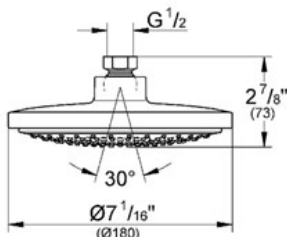

GROHE America, Inc | 200 North Gary Avenue, Suite G, Roselle, IL 60172
Phone: +1 (800) 444-7643 | Fax: +1 (800) 225-2778 | us-customerservice@grohe.com