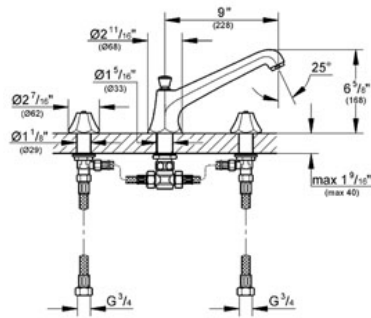

SOMERSET  
 Three-hole bath combination 1/2"  
 MODEL # 25076

Pure Freude an Wasser

GROHE America, Inc | 200 North Gary Avenue, Suite G, Roselle, IL 60172  
 Phone: +1 (800) 444-7643 | Fax: +1 (800) 225-2778 | us-customerservice@grohe.com

**Product Description:**  
 Three-hole bath combination 1/2"

- Standard Specification:**
- GROHE StarLight® finish
  - Diverter bath spout with flow control
  - Side valves
  - 3/4" ceramic cartridges (90° turn)
  - Pressure resistant flexible connection hoses (between spout and side valves)
  - Handles sold separately
  - Lever Handles 18 172 000 & 18 172 EN0 (sold separately)
  - Max Flow Rate 13.2 gpm (50 L/min)

- Applicable Codes & Standards:**
- Energy Policy Act of 1992
  - ASME A112.18.1/CSA B125.1

- Color:**
- 25076 000 chrome
  - 25076 EN0 Brushed Nickel