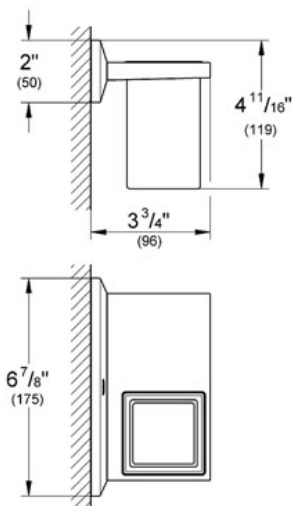

ALLURE BRILLIANT Shelf with tumbler

MODEL # 40503

Pure Freude an Wasser

GROHE America, Inc | 200 North Gary Avenue, Suite G, Roselle, IL 60172
Phone: +1 (800) 444-7643 | Fax: +1 (800) 225-2778 | us-customerservice@grohe.com

Product Description: Shelf with tumbler

Standard Specification:

- GROHE StarLight® finish

Applicable Codes & Standards:

- Energy Policy Act of 1992
- ASME A112.18.1/CSA B125.1

Color:

- 40503 000 chrome