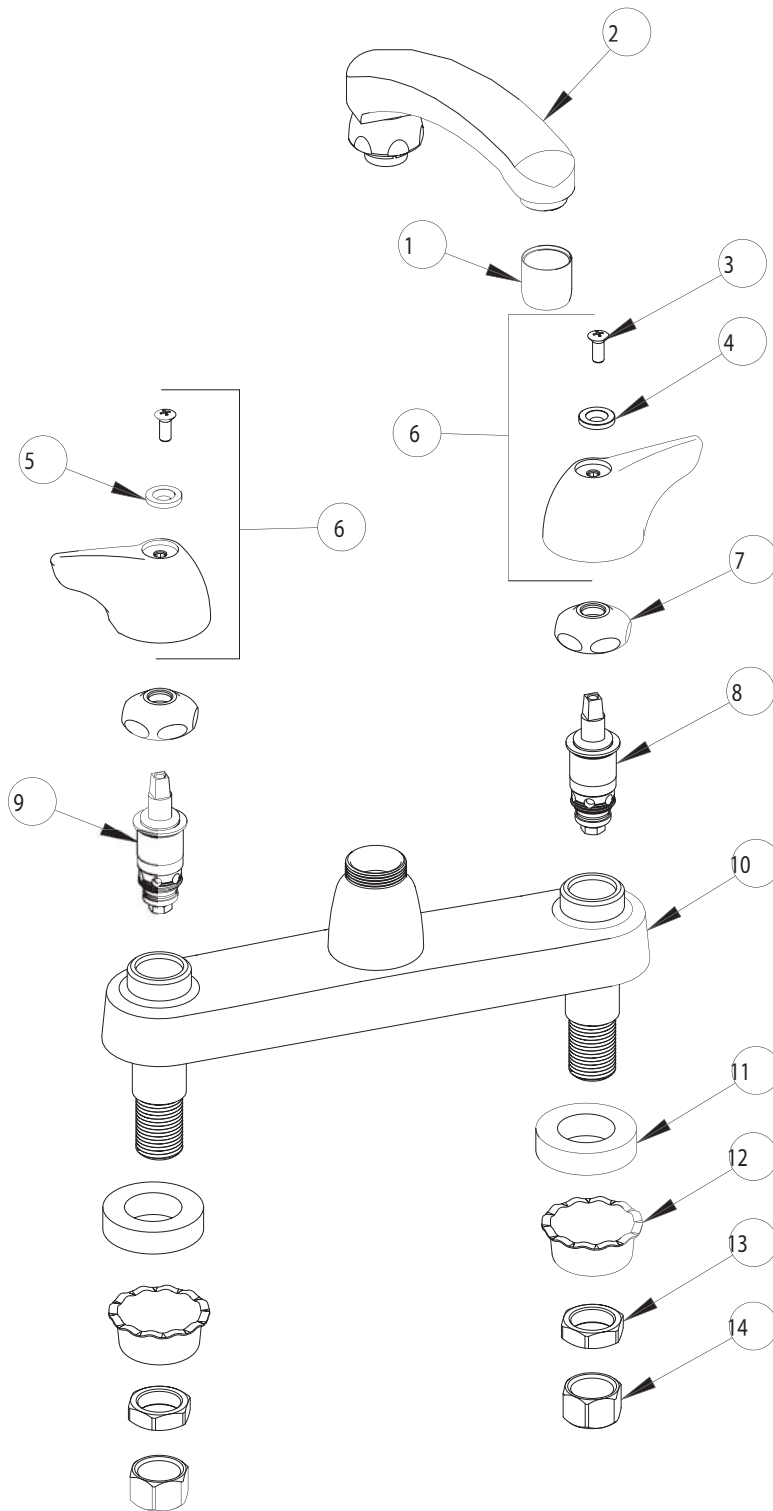

PARTS LIST

BY: SID
CHK'D:

FINISH:
DATE:

AS SPECIFIED
11-02-01

1100

ITEM NO.	PART NO.	DESCRIPTION	ITEM NO.	PART NO.	DESCRIPTION
1	E3	SOFTFLO OUTLET	8	1-099XT	QUATURN UNIT (RH)
2	L8	FOR PARTS SEE L8	9	1-100XT	QUATURN UNIT (LH)
3	420-010	SCREW	10	----	VALVE BODY (NOT SOLD SEPARATELY)
4	633-123	INDEX BUTTON (BLUE)	11	555-313	WASHER
5	633-023	INDEX BUTTON (RED)	12	1797-114	BASIN COCK WASHER
6	1000PR	HANDLE HOT/COLD	13	49-004	LOCKNUT
7	1-214	CAP	14	49-005	COUPLING NUT