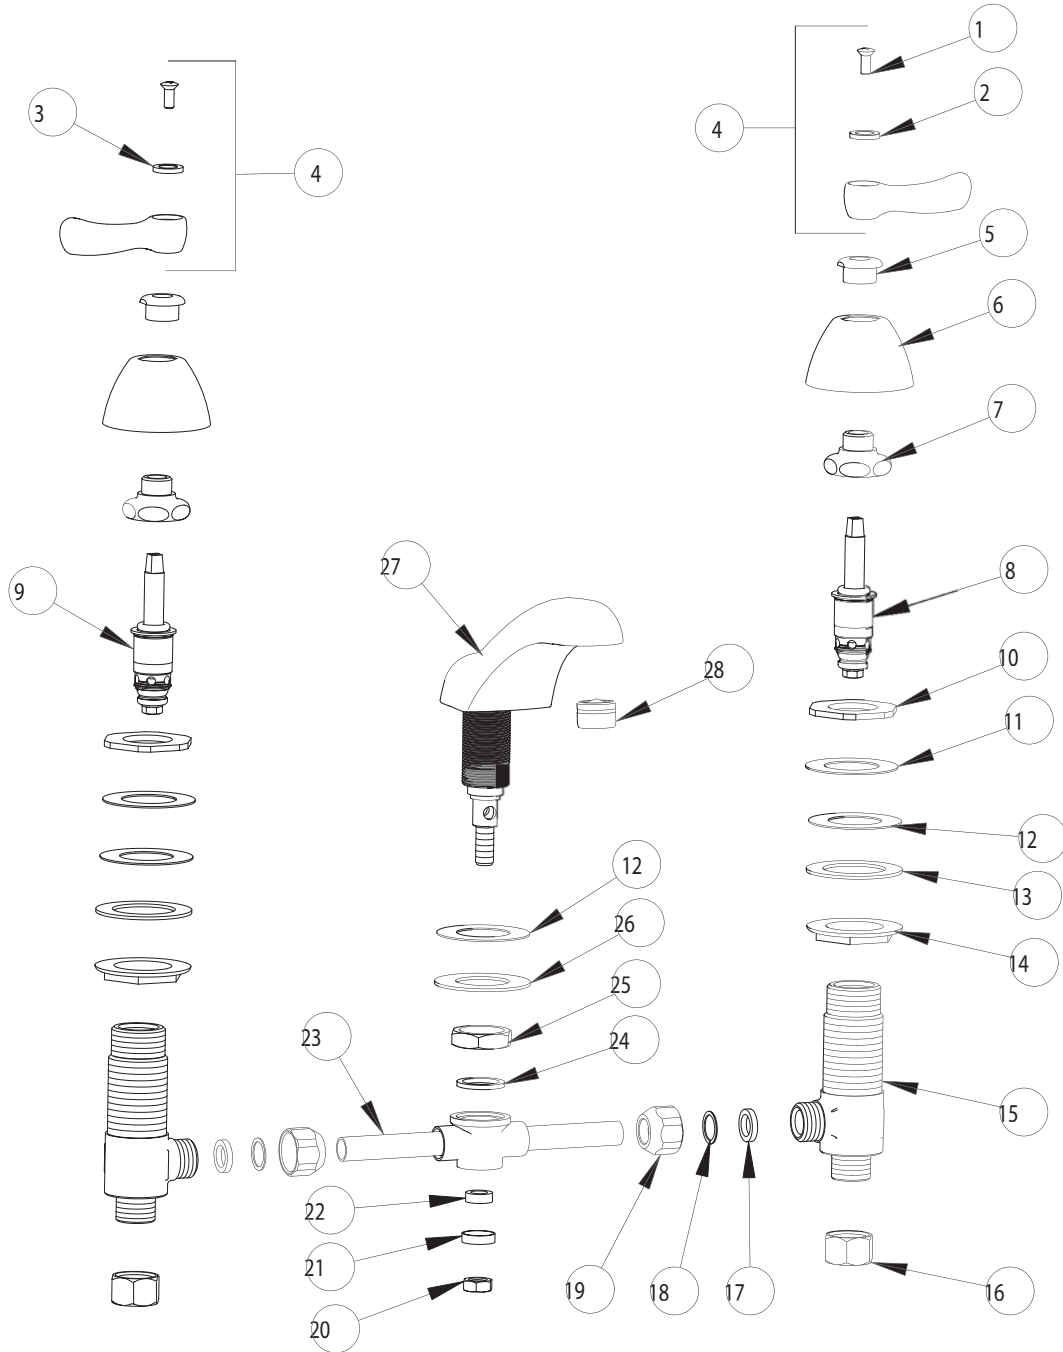

PARTS LIST

BY:

SID

CHICAGO
FAUCETS
Last As Long As The Building

FINISH:

AS SPECIFIED

CHK'D:

DATE:

08-21-02

404

ITEM NO.	PART NO.	DESCRIPTION	ITEM NO.	PART NO.	DESCRIPTION
1	420-010	SCREW	15	250-194	VALVE BODY
2	633-123	INDEX BUTTON (BLUE)	16	49-005	COUPLING NUT
3	633-023	INDEX BUTTON (RED)	17	200-010	RUBBER WASHER
4	390PR	LEVER HANDLE ASSEMBLY	18	250-027	BRASS WASHER
5	422-113	ESCUTCHEON NUT	19	49-031	COUPLING NUT
6	250-080	ESCUTCHEON	20	689-113	LOCKNUT
7	274-004	CAP NUT	21	250-187	RETAINER
8	377XTRH	RH QUATURN CARTRIDGE	22	1797-129	RUBBER WASHER
9	377XTLH	LH QUATURN CARTRIDGE	23	785-103K	TEE ASSEMBLY
10	308-003	LOCKNUT	24	250-200	GASKET
11	888-006	BRASS WASHER	25	250-054	LOCKNUT
12	739-056	RUBBER WASHER	26	50-014	STEEL WASHER
13	55-010	STEEL WASHER	27	401-301K	SPOUT ASSEMBLY
14	250-004	LOCKNUT	28	E12	SOFTFLO OUTLET