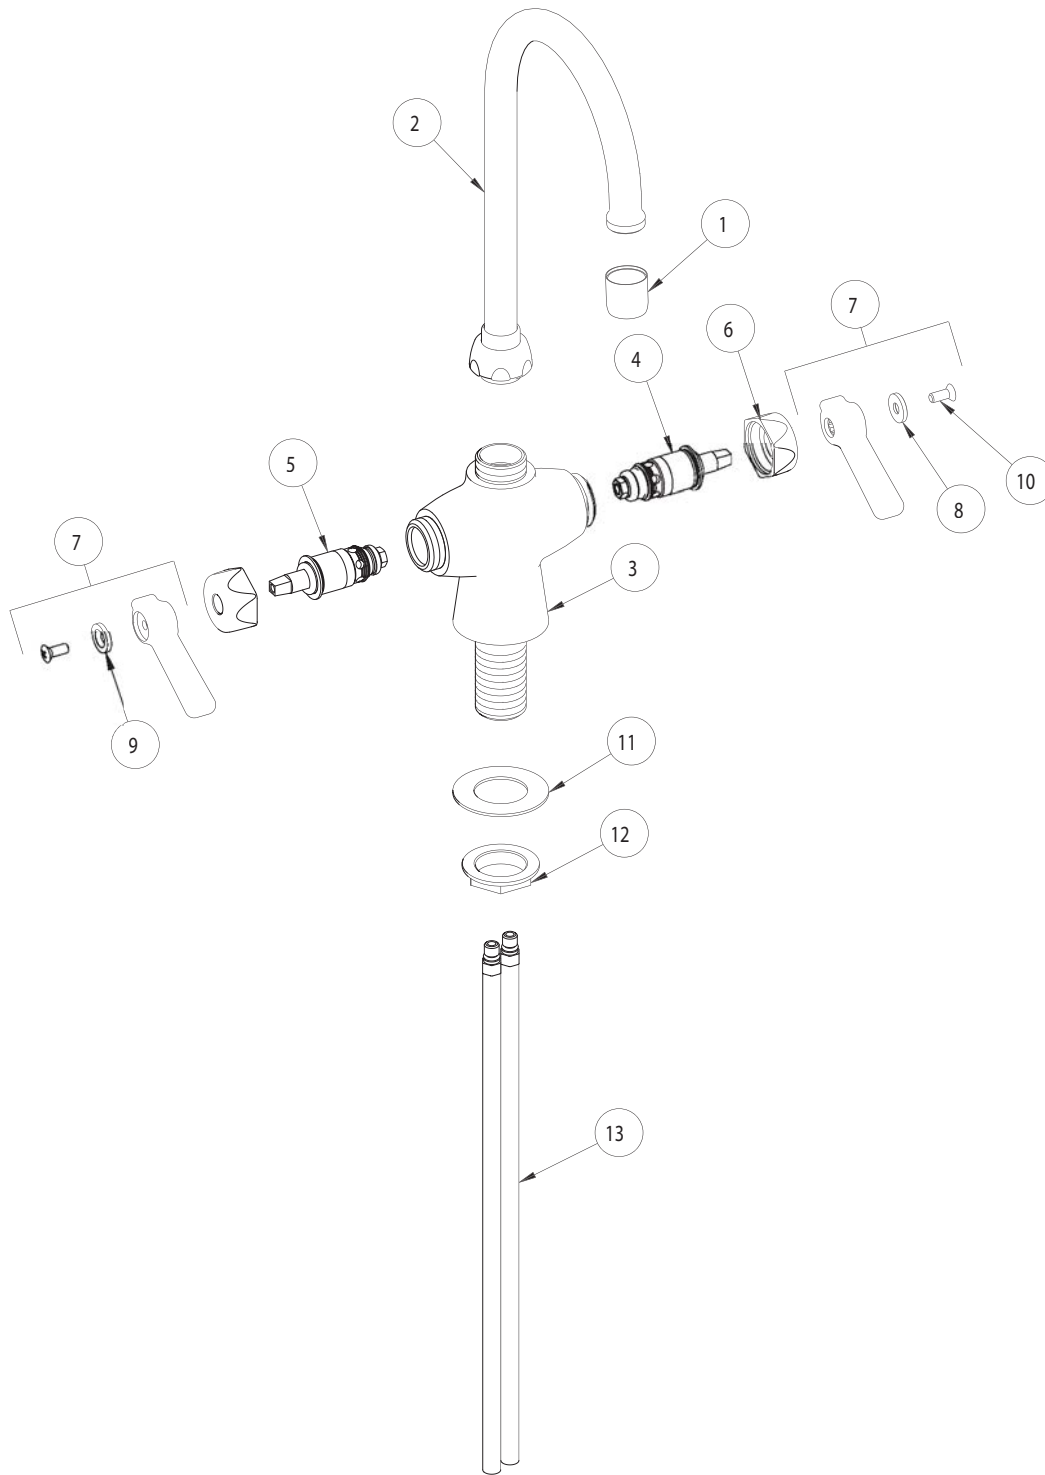

PARTS LIST

BY: JAR
CHK'D:

FINISH:
DATE:

AS SPECIFIED
6-5-01

50

| ITEM NO. | PART NO. | DESCRIPTION | ITEM NO. | PART NO. | DESCRIPTION |
|----------|----------|----------------------------------|----------|----------|----------------------|
| 1 | E3 | SOFTFLO OUTLET | 8 | 633-123 | INDEX BUTTON (BLUE) |
| 2 | GN2A | FOR PARTS SEE GN2A | 9 | 633-023 | INDEX BUTTON (RED) |
| 3 | ----- | VALVE BODY (NOT SOLD SEPARATELY) | 10 | 420-010 | SCREW |
| 4 | 1-099XT | QUATURN UNIT (RH) | 11 | 50-014 | STEEL WASHER |
| 5 | 1-100XT | QUATURN UNIT (LH) | 12 | 50-003 | LOCKNUT |
| 6 | 444-005 | CAP NUT | 13 | 50-101K | SUPPLY TUBE ASSEMBLY |
| 7 | 369PR | LEVER HANDLE ASSEMBLY | | | |