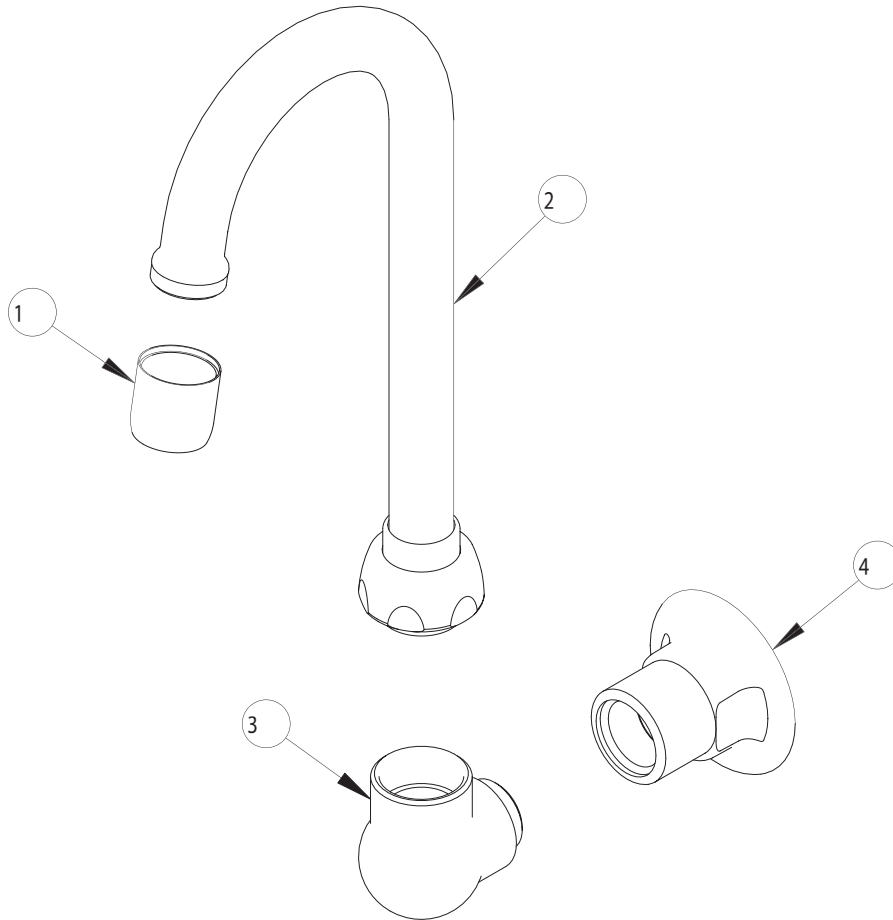

# PARTS LIST

BY: SID  
CHK'D:

FINISH:  
DATE:

AS SPECIFIED  
09-14-01

629-E3

ITEM NO.	PART NO.	DESCRIPTION
1	E3	SOFTFLO OUTLET
2	GN1A	FOR PARTS SEE GN1A
3	-----	VALVE BODY (NOT SOLD SEPARATELY)
4	-----	FLANGE (NOT SOLD SEPARATELY)