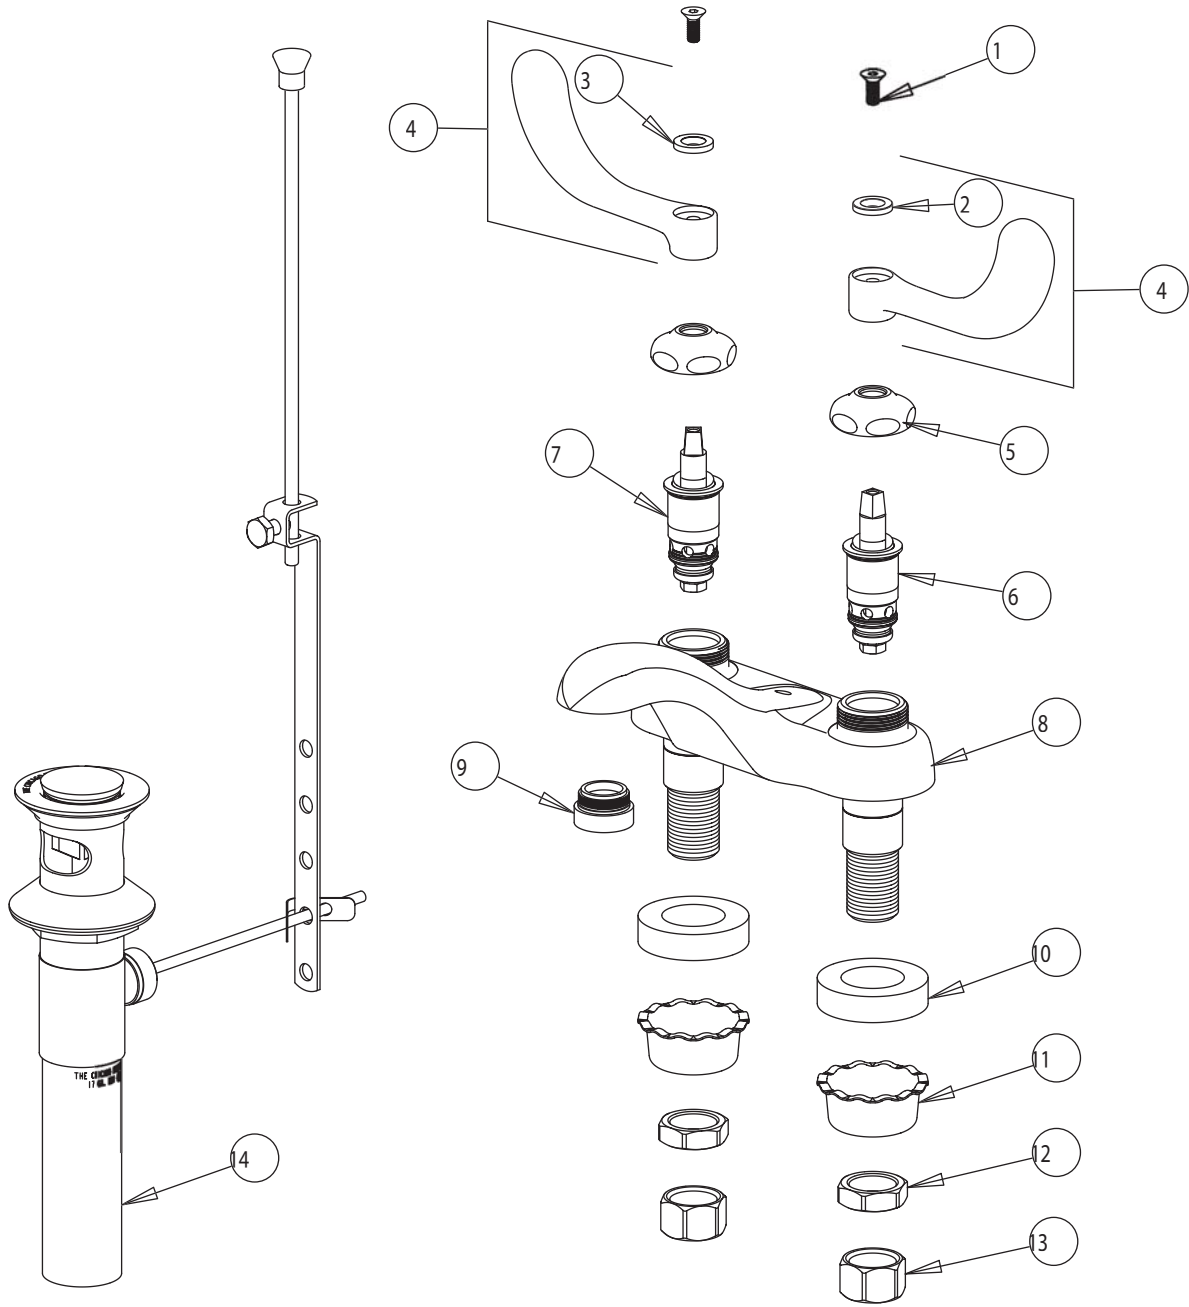

# PARTS LIST

BY:

SID

CHICAGO  
FAUCETS  
Last As Long As The Building

FINISH:

AS SPECIFIED

CHK'D:

DATE:

08-21-02

797-V317

ITEM NO.	PART NO.	DESCRIPTION	ITEM NO.	PART NO.	DESCRIPTION
1	420-020	SCREW, 1/8 FLAT HEX HEAD X 1/2	9	E12VP	VANDAL RESISTANT SOFTFLO ASSEMBLY
2	633-123	INDEX BUTTON (BLUE)	10	555-313	WASHER
3	633-023	INDEX BUTTON (RED)	11	1797-114	BASIN COCK WASHER
4	317-PR	WRISTBLADE HANDLE ASSY.	12	49-004	LOCKNUT
5	1-214	CAP	13	49-005	COUPLING NUT
6	1-099XT	QUATURN UNIT (RH)	14	1222K	POP-UP WASTE FOR PARTS SEE 1222K
7	1-100XT	QUATURN UNIT (LH)			
8	-----	VALVE BODY (NOT SOLD SEPARATELY)			