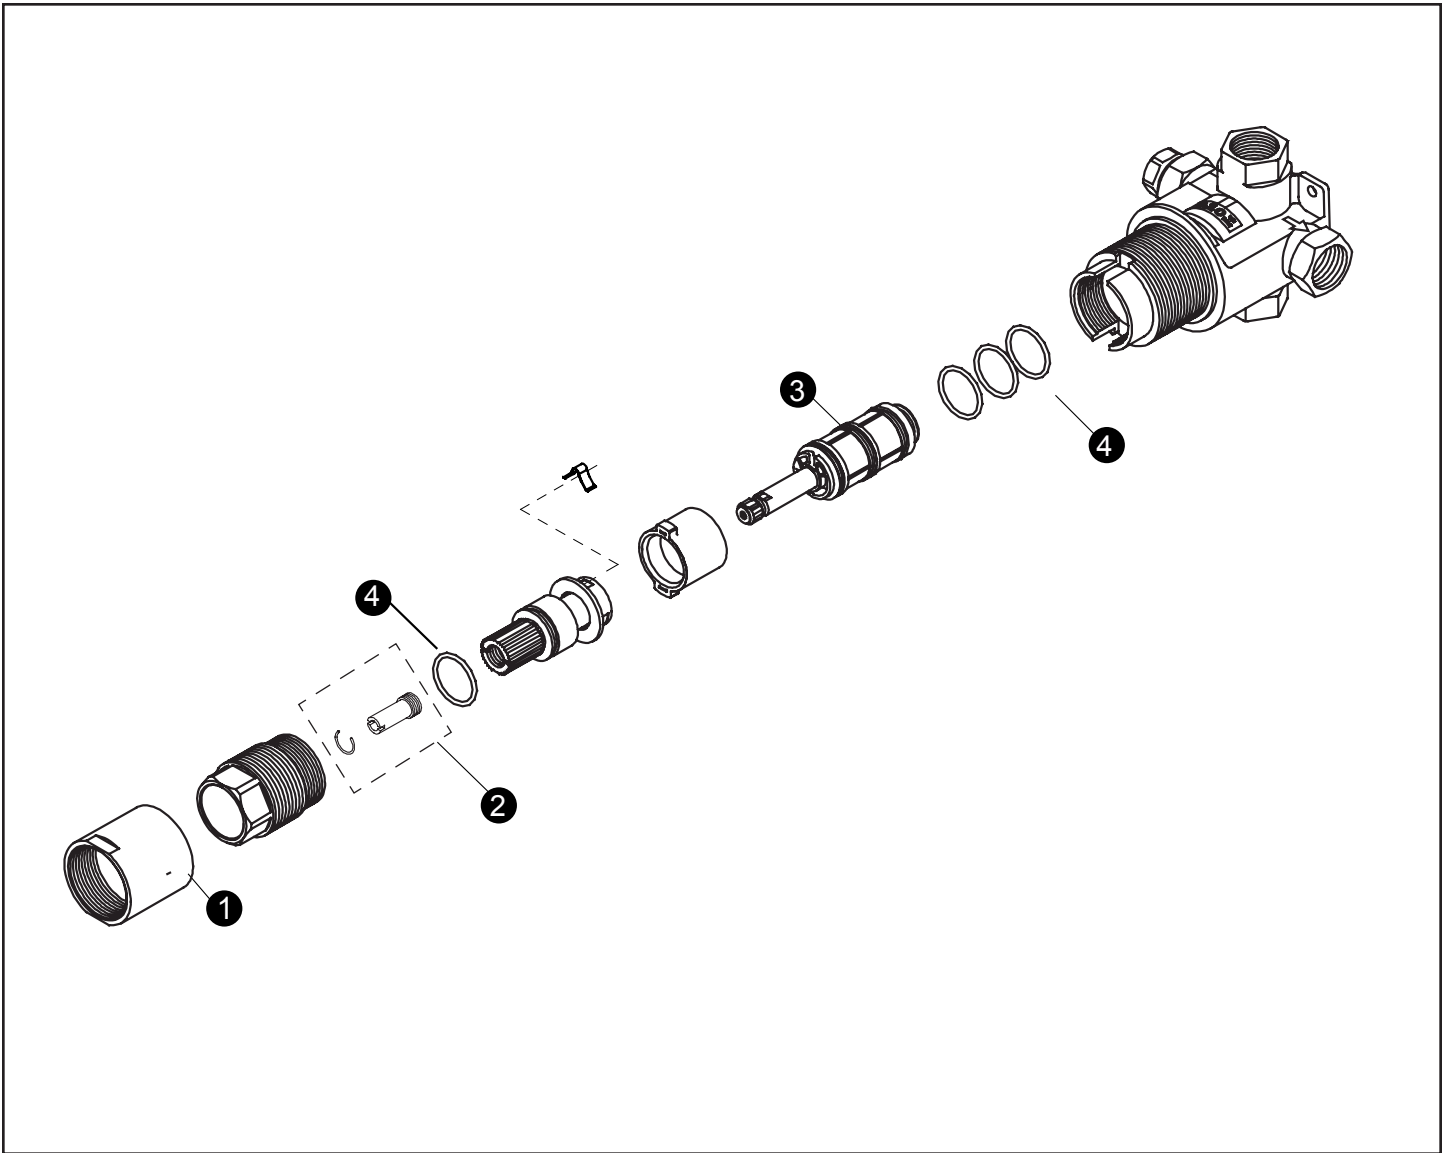

**KIWAMI® RENESSE®
Volume Control Valve**

Item	Part	Description
1	THP4769#\$\$	Escutcheon
2	THP4763	Stem Clip
3	THP4770	Cartridge
4	THP4756	O-Ring/Cartridge (1pc.)

LEGEND
\$\$ = Denotes Finish
#CP = Polished Chrome