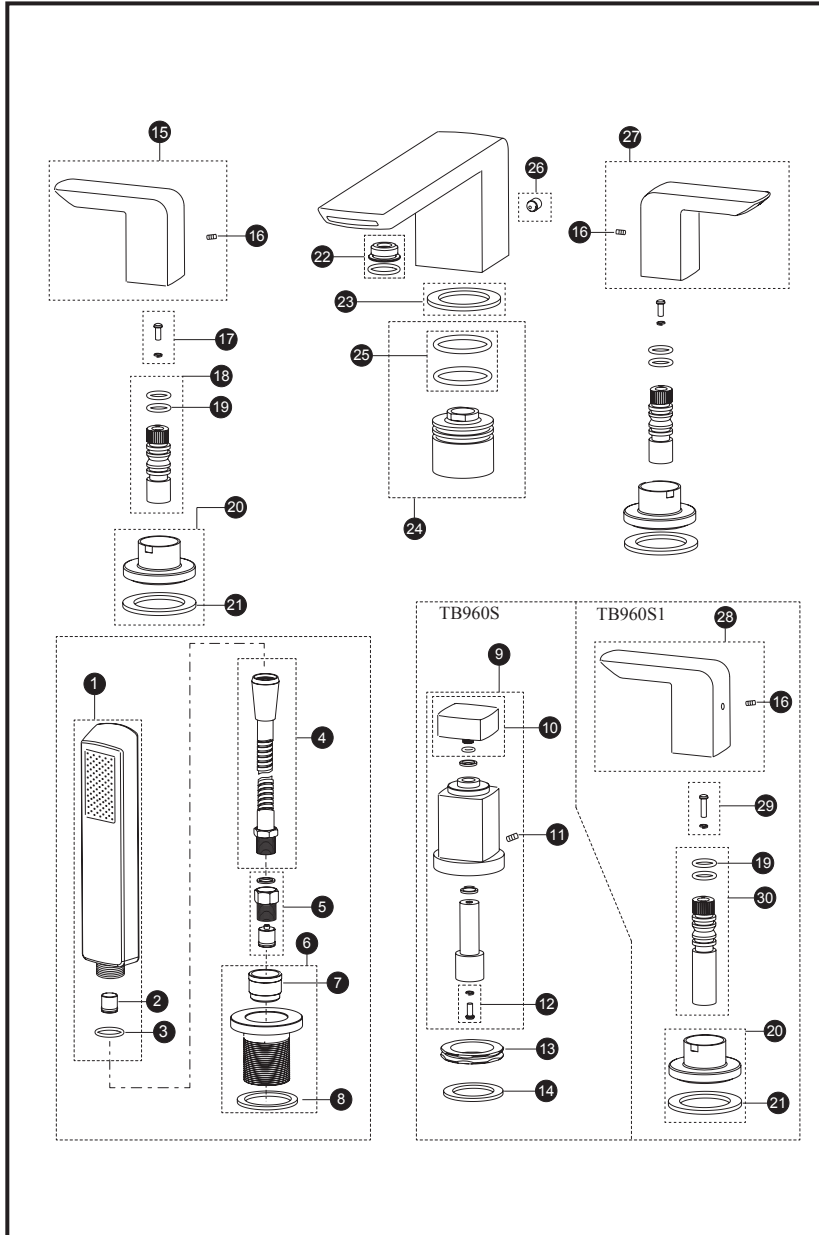

TB960S, TB960S1

Soirée™

Deck-Mount Bath Faucet w/Lever Handles, Handshower, & Diverter Trim

Item	Part	Description
1	THP4068##\$\$	Hand Showerhead
2	THP4247	Check Valve
3	THP4070	O-Ring
4	THP4238	Hand Shower Flex Hose
5	THP4239	Check Valve Unit
6	THP4248##\$\$	Handshower Deck Adapter
7	THP4241	Handshower Seat
8	THP4249	Foam Gasket (Handshower)
9	THP4250##\$\$	Diverter Handle Unit
10	THP4251##\$\$	Diverter Handle
11	THP4252	Set Screw (Diverter)
12	THP4016	Screw & Washer (Diverter)
13	THP4253	Finish Deck Adapter (Diverter)
14	THP4254	Foam Gasket
15	THP4027##\$\$	Lever Handle (Hot)
16	THP4028	Set Screw (Lever Handle)
17	THP4031	Screw & Washer (Lever Handle)
18	THP4034	Spline Unit
19	THP4035	O-Ring (Lever Handle)
20	THP4032##\$\$	Decorative Cap*
21	THP4033	Foam Gasket (Lever Handle)
22	THP4036##\$\$	Spout Plug
23	THP4037	Foam Gasket (Spout)
24	THP4039	Spout Adapter Unit
25	THP4038	O-Ring (Spout)
26	THP4030	Set Screw (Spout)
27	THP4029##\$\$	Lever Handle (Cold)
28	THP4333##\$\$	Lever Handle (ADA Diverter)
29	THP4016	Screw & Washer (ADA Diverter)
30	THP4334	Diverter Spindle

LEGEND	
##	DENOTES FINISH
#CP	Polished Chrome
#BN	Brushed Nickel
#PN	Polished Nickel