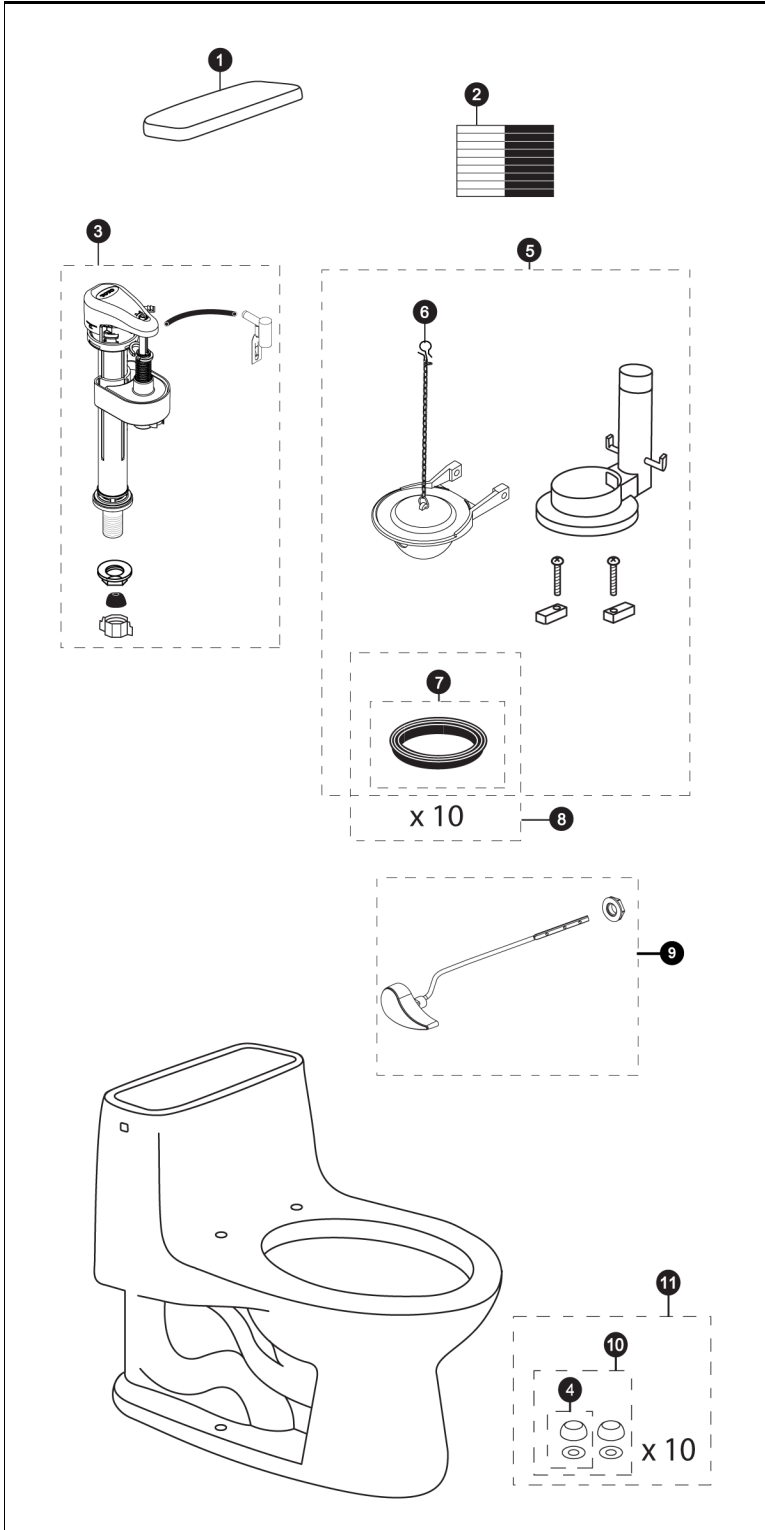

**Eco Ultramax®**  
**1.28 Gpf Toilet, Round,**  
**E-Max®, 12" Rough-In**

Items	Parts	Description
1	TCU854CRE#01	Tank Lid w/ Velcro Tape - Cotton
	TCU854CRE#03	Tank Lid w/ Velcro Tape - Bone
	TCU854CRE#11	Tank Lid w/ Velcro Tape - Colonial White
	TCU854CRE#12	Tank Lid w/ Velcro Tape - Sedona Beige
	TCU854CRE#51	Tank Lid w/ Velcro Tape - Ebony
2	THU107	Velcro Tape
3	TSU51A	Fill Valve
4	THU044#01	Bolt Cap - Cotton
	THU044#03	Bolt Cap - Bone
	THU044#11	Bolt Cap - Colonial White
	THU044#12	Bolt Cap - Sedona Beige
	THU044#51	Bolt Cap - Ebony
5	THU251P	Flush Valve Assembly w/ Flapper
6	THU347S	Flapper w/ Chain
7	9BU002E	Flush Valve Gasket
8	THU097	Flush Valve Gasket (10 pieces)
9	THU004#01	Trip Lever - Cotton
	THU004#03	Trip Lever - Bone
	THU004#11	Trip Lever - Colonial White
	THU004#12	Trip Lever - Sedona Beige
	THU004#51	Trip Lever - Ebony
	THU004#CP	Trip Lever - Chrome Plated
10	THU044S#01	Bolt Cap Set - Cotton ( 2 pieces)
	THU044S#03	Bolt Cap Set - Bone (2 pieces)
	THU044S#11	Bolt Cap Set - Colonial White (2 pieces)
	THU044S#12	Bolt Cap Set - Sedona Beige (2 pieces)
	THU044S#51	Bolt Cap Set - Ebony (2 pieces)
11	THU098#01	Bolt Cap & Base (20 pieces) - Cotton
	THU098#03	Bolt Cap & Base (20 pieces) - Bone
	THU098#11	Bolt Cap & Base (20 pieces) - Colonial White
	THU098#12	Bolt Cap & Base (20 pieces) - Sedona Beige
	THU098#51	Bolt Cap & Base (20 pieces) - Ebony

**Note:**

**Product Number Explanations**

**One-Piece Toilet**

(MS) Toilet & Seat Combination  
(CST) Gravity Type Toilet  
(853) Toilet Model  
(113) Seat Model  
(E) E-Max®

Actual Product may vary slightly from illustration.